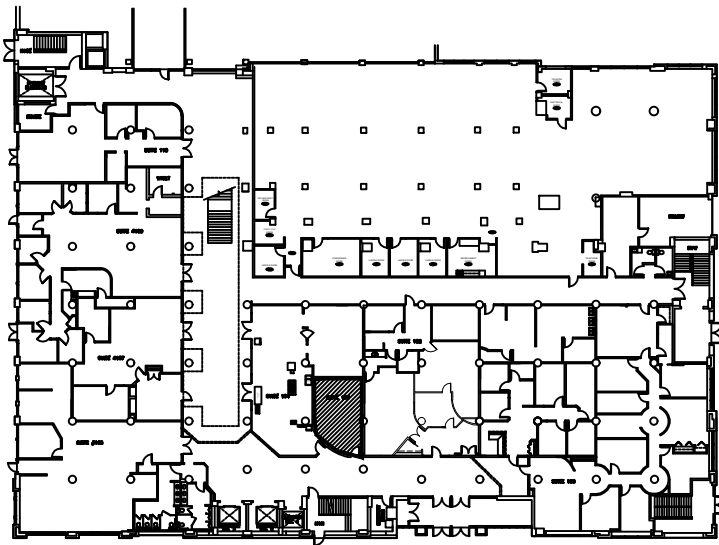

95 Rue Foundry Street, Moncton, NB

SUITE 103

approximately/environs  
516 Square feet/Pied carrés

Heritage Management Ltd.