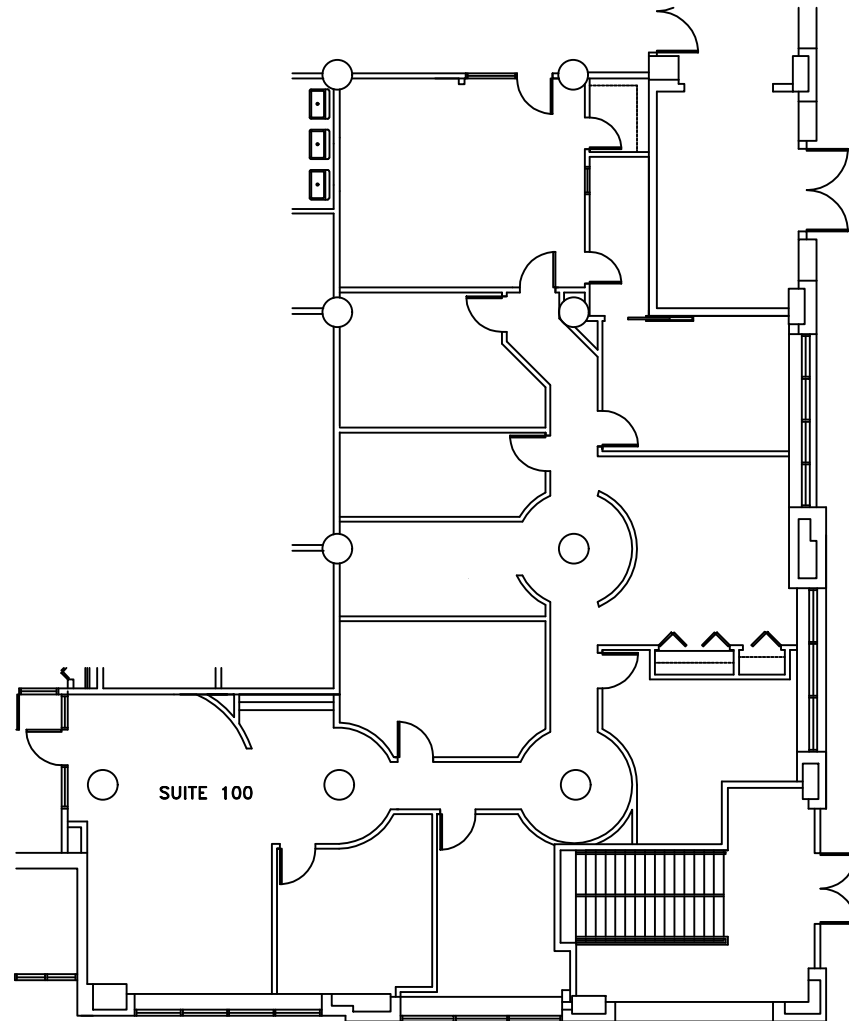

95 Rue Foundry Street, Moncton, NB

SUITE 100

approximately/environs
3733 Square feet/Pied carrés

Heritage Management Ltd.