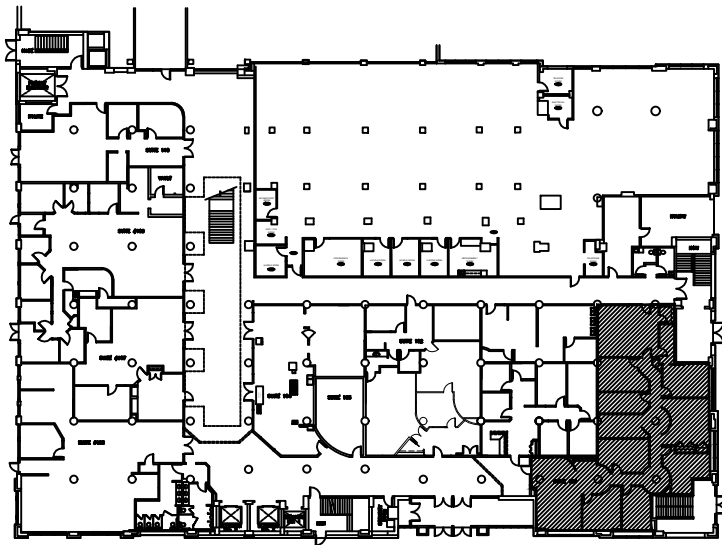

95 Rue Foundry Street, Moncton, NB

SUITE 100

approximately/environs
3733 Square feet/Pied carrés

Heritage Management Ltd.