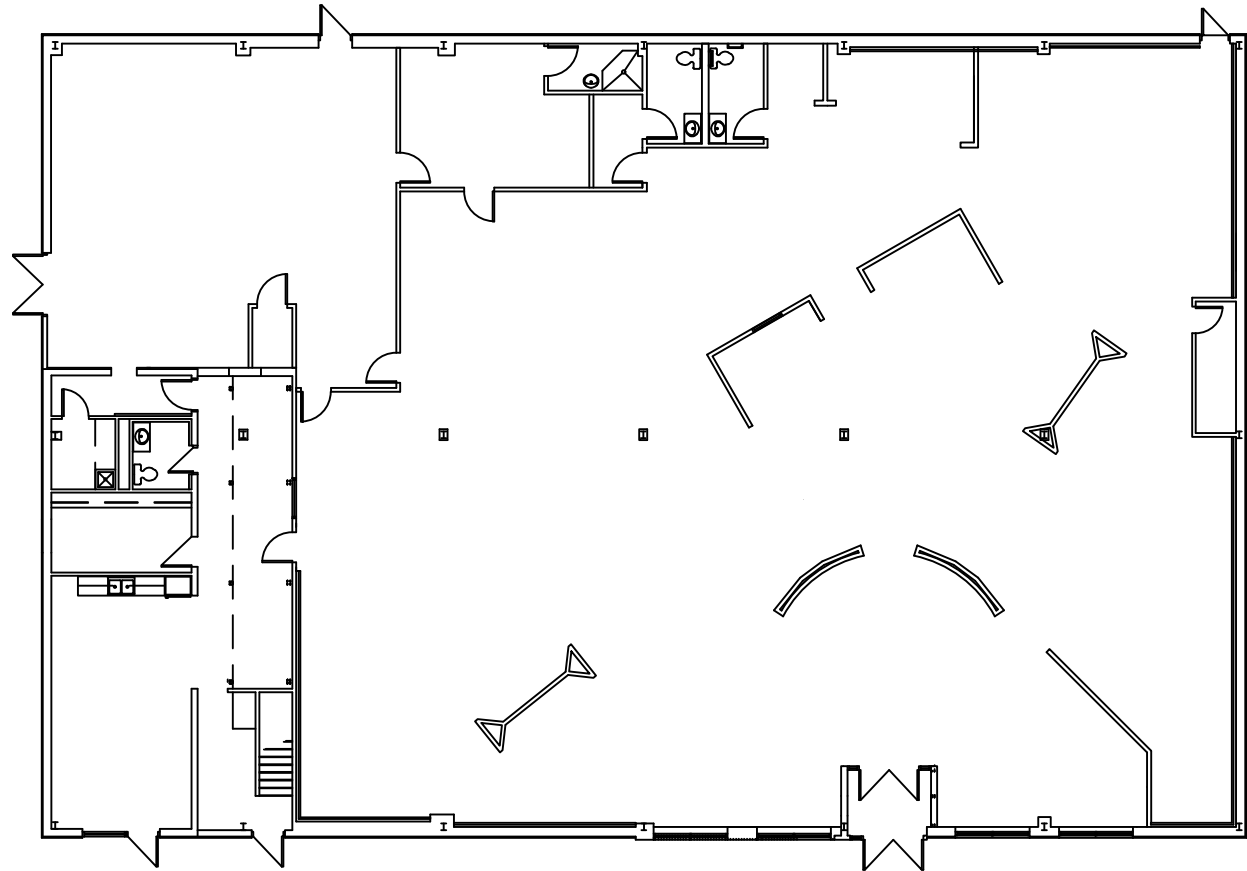

950 CH MOUNTAIN ROAD.  
950 Ch Mountain Road, Moncton, NB

approximately/environs  
10281 Square feet/Pied carrés

SECOND FLOOR  
672 SQ'

FIRST FLOOR  
9609 SQ'