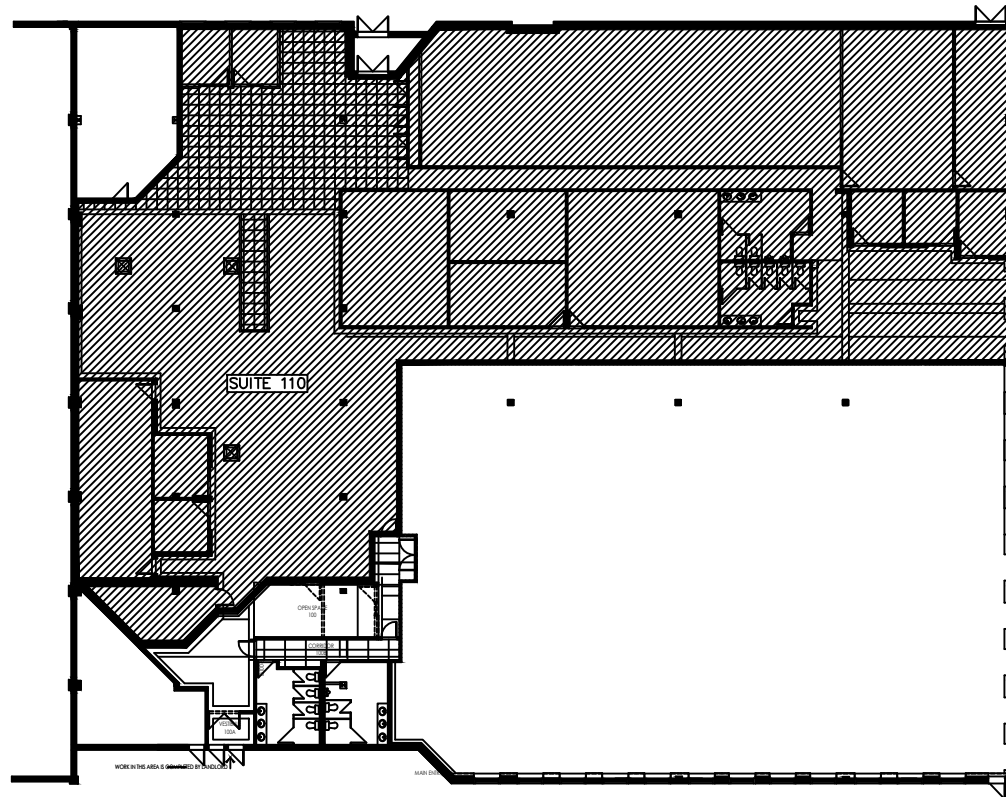

77 Rue Foundry Street, Moncton, NB

SUITE 110

approximately/environs
14139 Square feet/Pied carrés

Heritage Management Ltd.