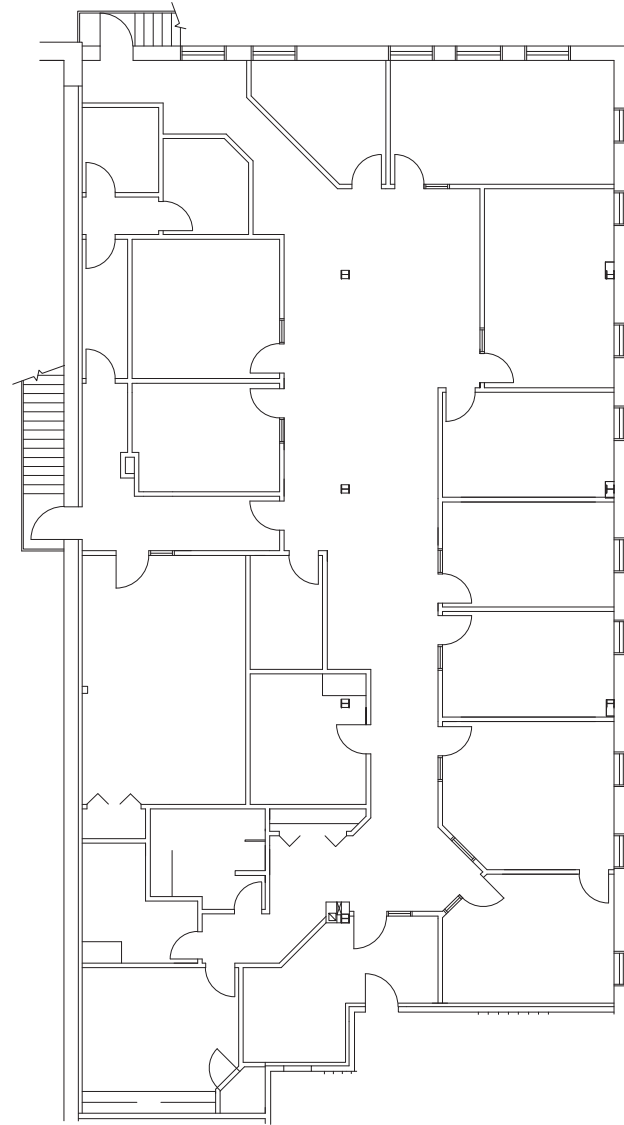

CENTRAL HANGAR

1579 Champlain Street, Dieppe, NB

SUITE 200
4,809 square feet