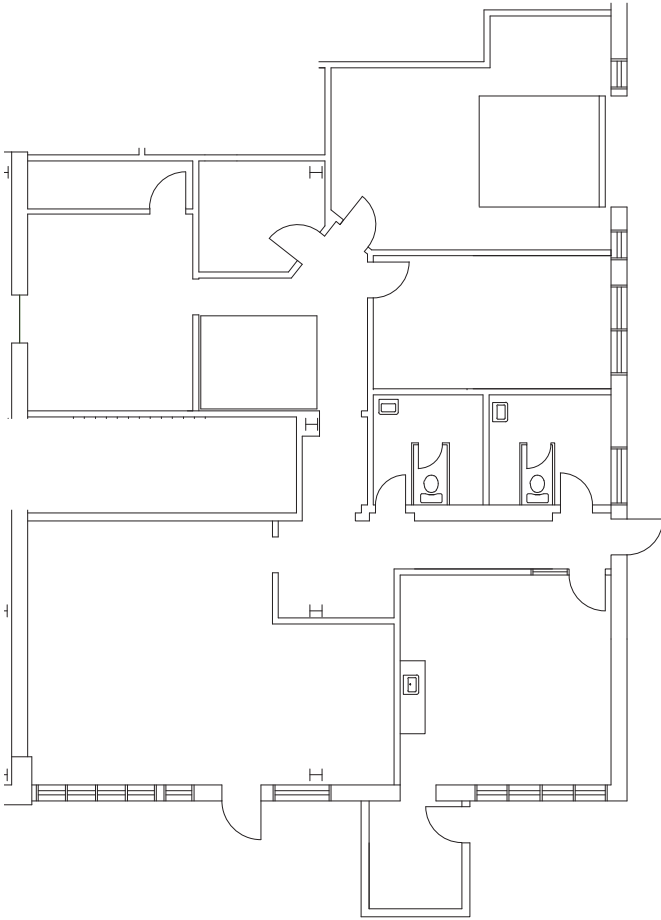

CENTRAL HANGAR

1579 Champlain Street, Dieppe, NB

SUITE 103
2,832 square feet