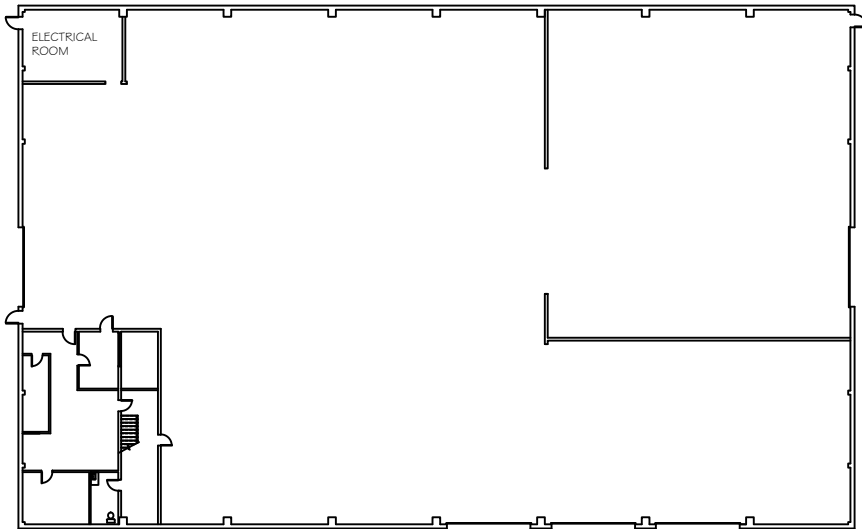

1565 Prom Elmwood Drive, Moncton, NB

FIRST FLOOR
approximately/environs
25,000 Square feet/Pied carrés

SECOND FLOOR
approximately/environs
1,100 Square feet/Pied carrés